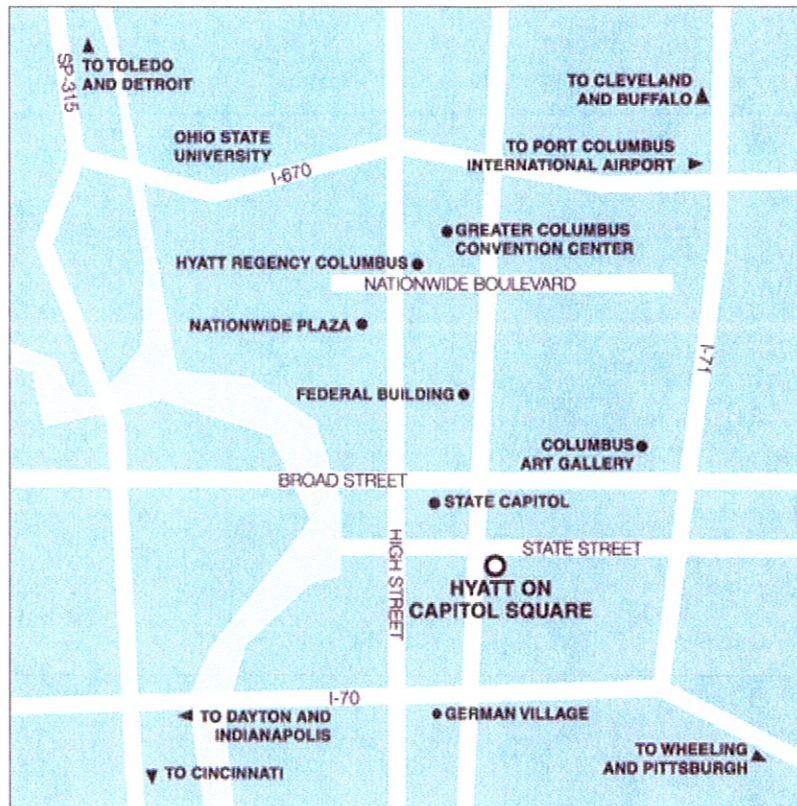

From East of Columbus (Pittsburgh, Zanesville):

Take I-70 West to the 4th Street Exit. Turn right onto 4th Street and follow approximately 5 blocks to State Street. Turn left onto State Street and continue one block to 3rd Street. Turn left onto 3rd Street and the Hyatt's valet parking is on the immediate right.

From South of Columbus (Cincinnati):

Take I-71 North to the 4th Street Exit. Turn left onto 4th Street and follow approximately 5 blocks to State Street. Turn left onto State Street and continue one block to 3rd Street. Turn left onto 3rd Street and the Hyatt's valet parking is on the immediate right.

From Canton:

Take 30 West to I-71 South to 670 West. Follow 670 to the 3rd Street exit. Follow 3rd Street approximately 7 traffic lights to State Street. Hotel is on right at 3rd Street and State Street. The Hyatt's valet parking is on the right.

From 315 South:

Take 315 South I-70 East to the 4th Street Exit. Turn left onto 4th Street and follow approximately 5 blocks to State Street. Turn left onto State Street and continue one block to 3rd Street. Turn left onto 3rd Street and the Hyatt's valet parking is on the immediate right.